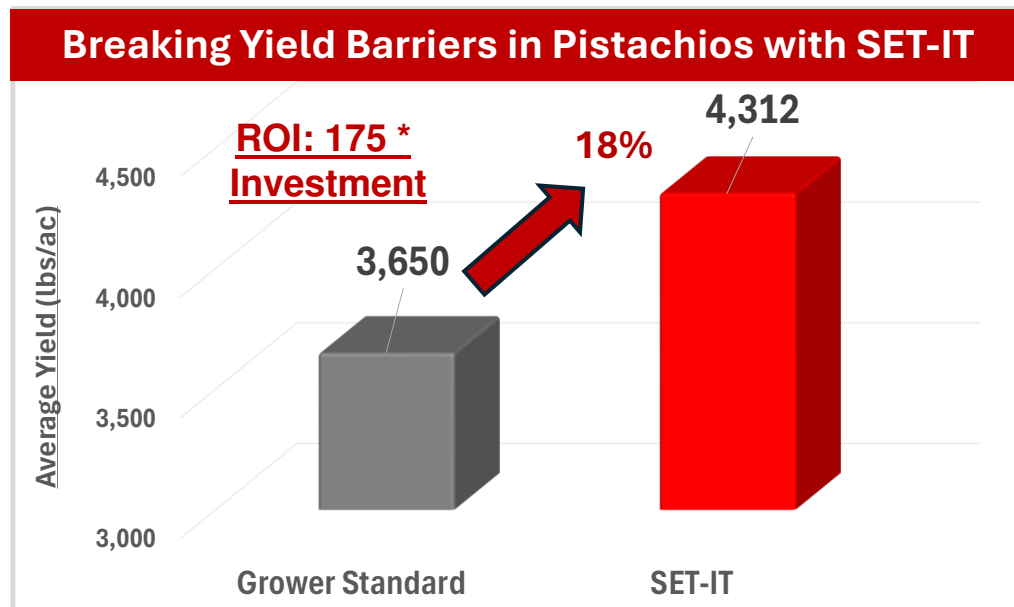

# SET-IT

**Enhance Flower Set for Optimum Yields with SET-IT!**

- Achieves Uniform Flower Set, Improves Pollination & Fruit Set for Consistent Yields.
- Increases Crop Tolerance to Environmental Stress.
- Unlocks Yield Potential, Maximizing Profitability.

**Facilitates a Seamless Transition from Vegetative to Reproductive Growth for Increased Yields**