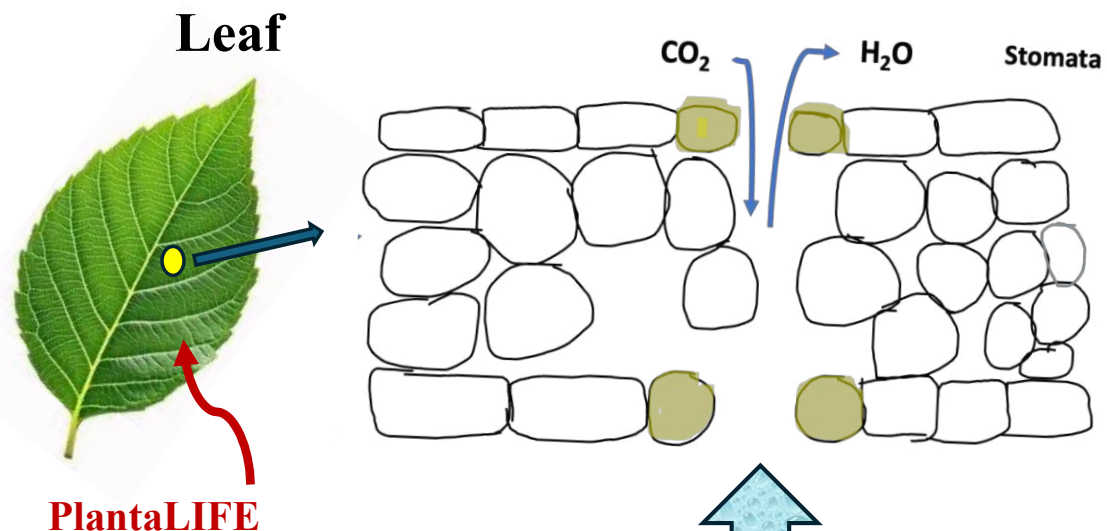

# SET-IT

**Enhance Flower Set for Optimum Yields with SET-IT!**

- Achieves Uniform Flower Set, Improves Pollination & Fruit Set for Consistent Yields.
- Increases Crop Tolerance to Environmental Stress.
- Unlocks Yield Potential, Maximizing Profitability.

**Facilitates a Seamless Transition from Vegetative to Reproductive Growth for Increased Yields**

**Ensuring** Healthy, Productive Plants Even During Stressful Conditions

H<sub>2</sub>O

H<sub>2</sub>O

H<sub>2</sub>O