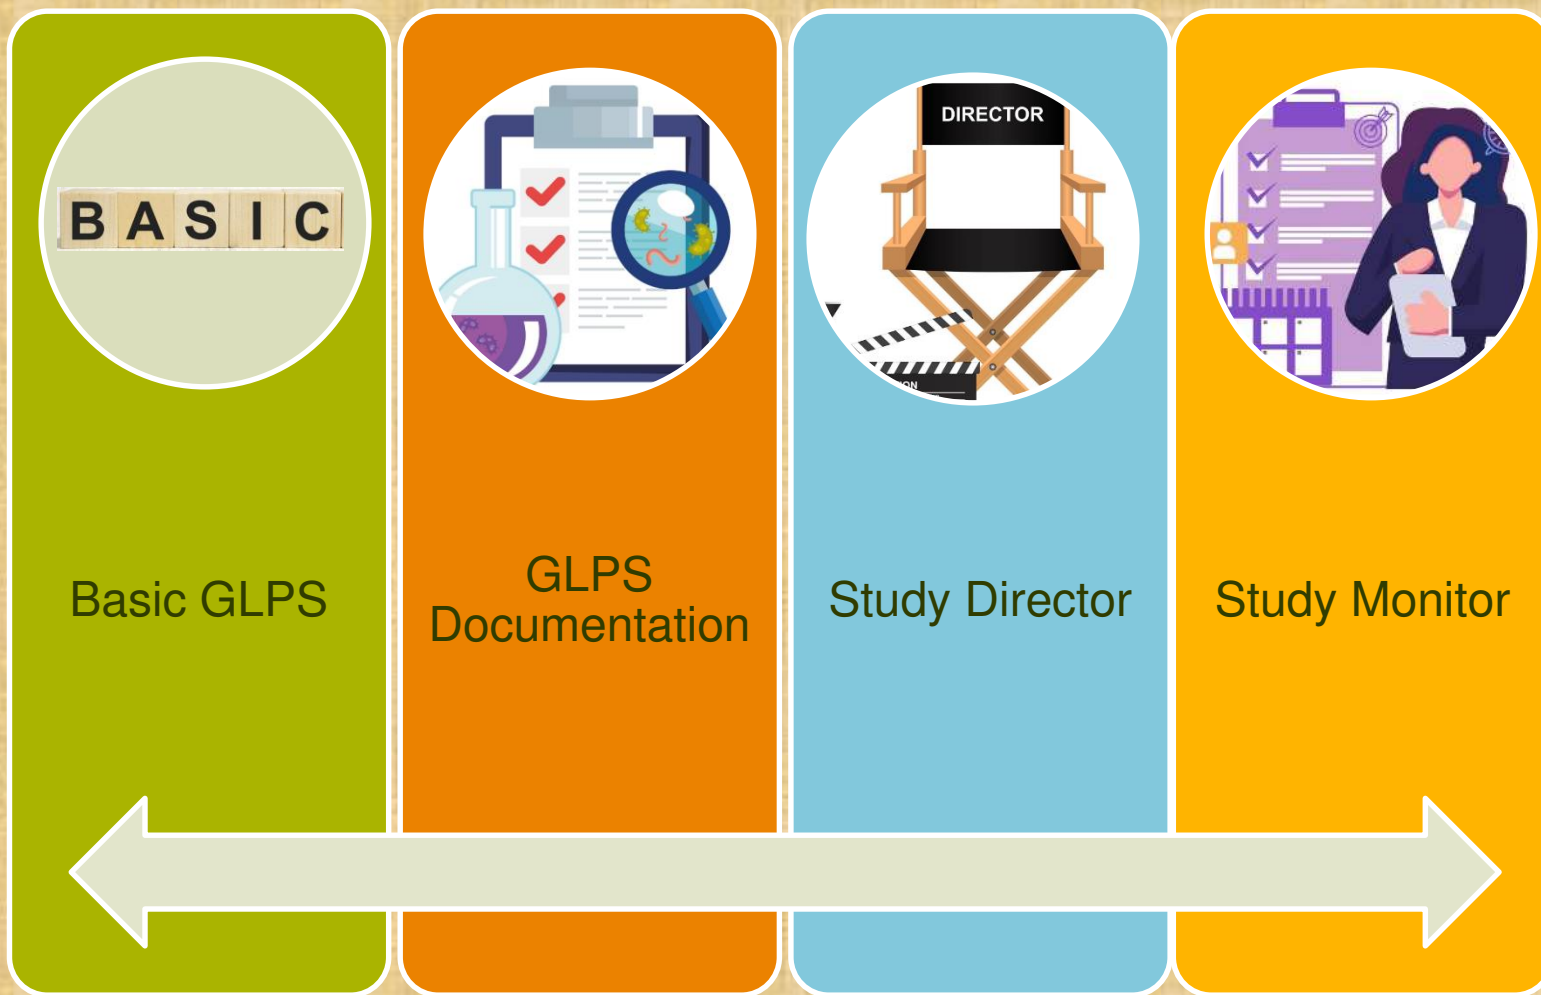

How has Basic GLPS training changed over time

1-2 Day in-person event with lecture, multiple activities, breakout groups, 100 pages (or more) of training materials

4-6 hour in-person event with lecture, several activities, breakout groups, ~50 pages of training materials

3 hour in-person & remote event with lecture, a few activities, no training materials

External Contacts

Syngenta GLPS eLearning Modules

Benefits of eLearning Modules

Convenience

Time Commitment

Certificate of Completion