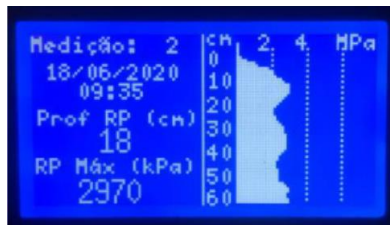

Your data where you want

- ✓ Equipment
- ✓ Web application
- ✓ App