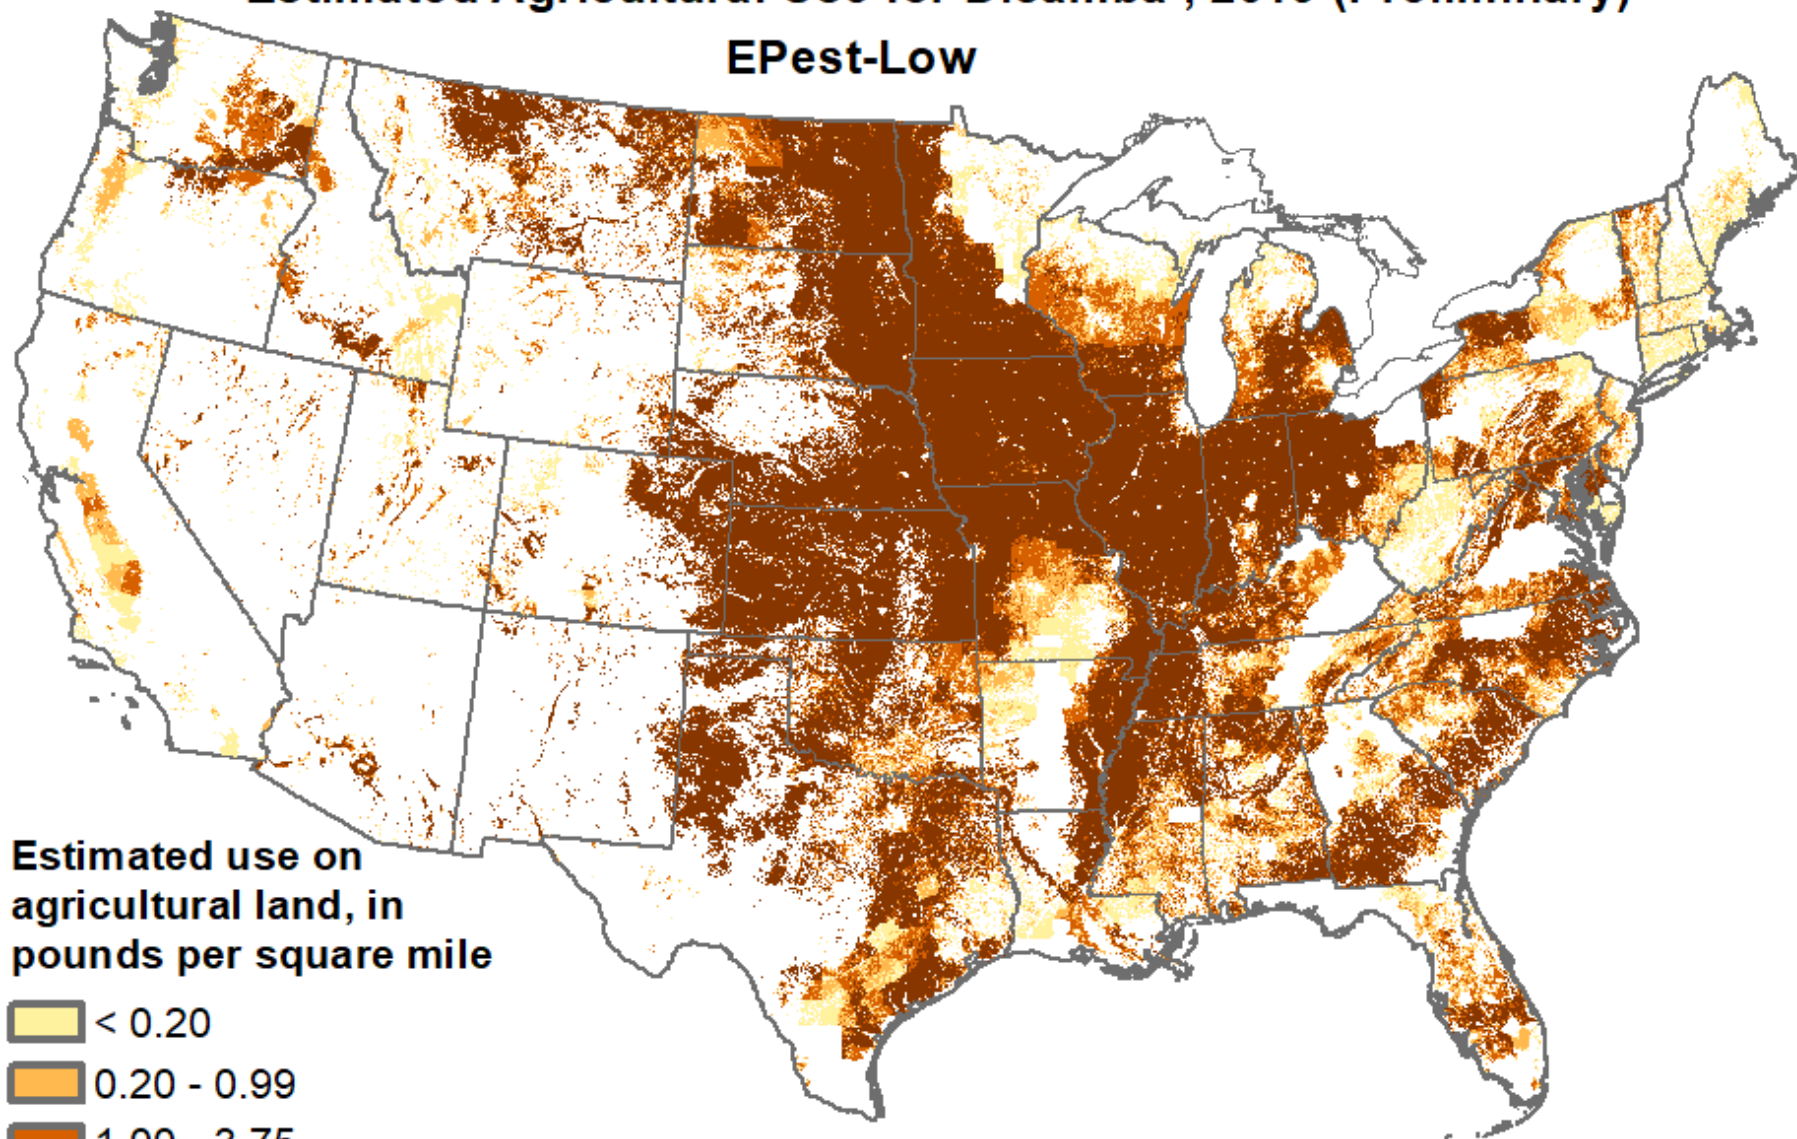

Palmer Amaranth First Documented Resistance

Estimated Agricultural Use for Dicamba , 2019 (Preliminary)

EPest-Low

Estimated use on agricultural land, in pounds per square mile

< 0.20

0.20 - 0.99

1.00 - 3.75