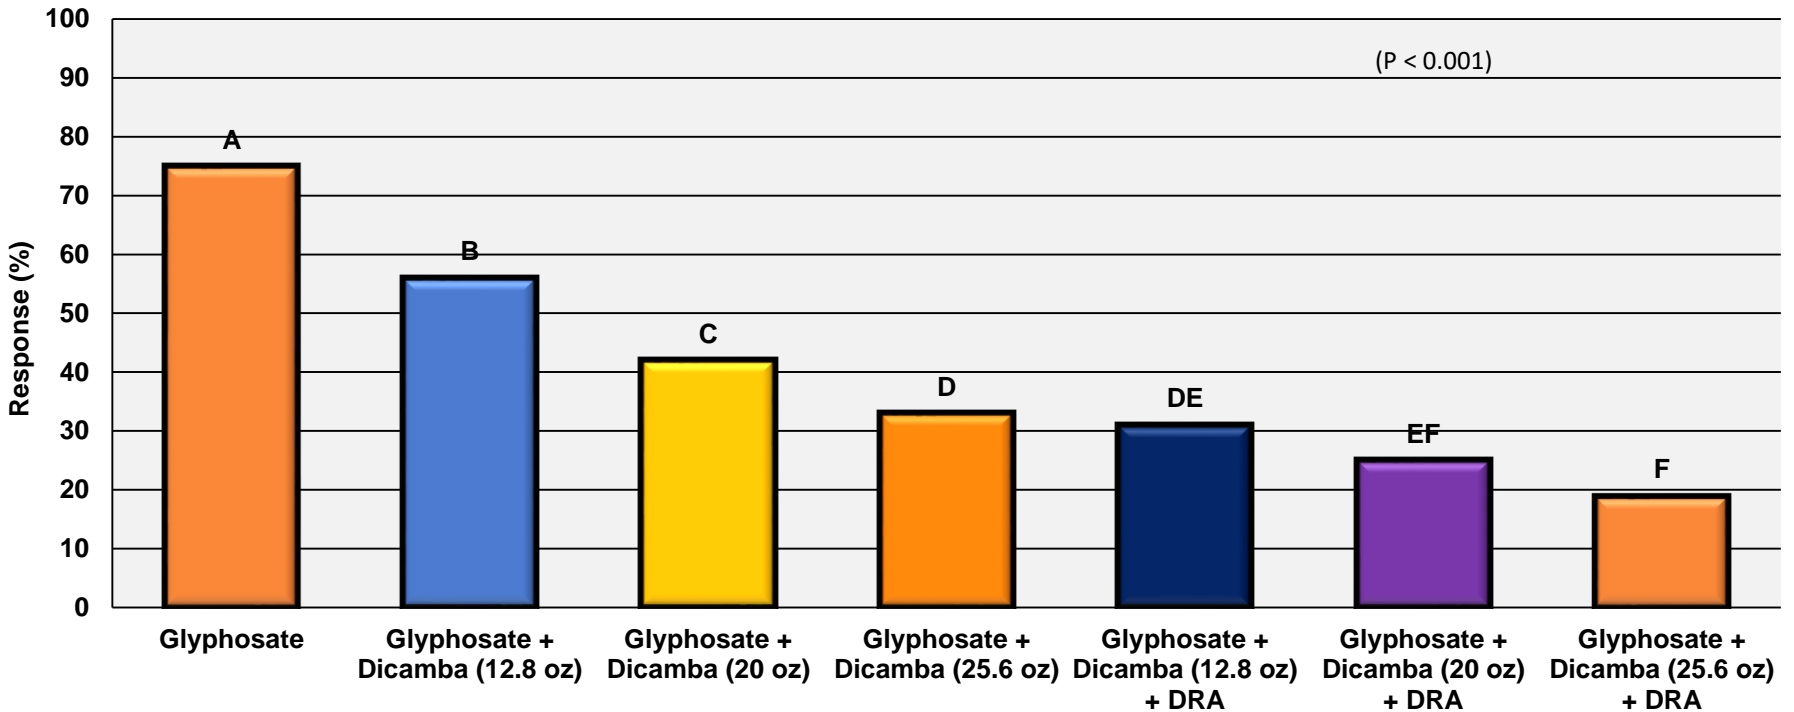

**Barnyardgrass Escaping
Roundup + Engenia
fb Roundup + Engenia**

21 DAA

Junglerice Escaping 32 ozs/A of Roundup PM and 12 ozs/A Clarity Burndown 2015

Barnyardgrass Awned

Junglerice Awnless

Junglerice Glyphosate Screen-Shelby County, TN

Roundup PM oz/A: 0

1

2

8

22

66

Roundup PM oz/A:

Dicamba Tankmix Causing Roundup Efficacy to Go From Bad to Worse

Response of Junglerice Screen to Increasing Dicamba Rates across 3 Locations

Barnyardgrass

Junglerice

Junglerice sometimes has a purple line or chevron

Barnyardgrass Flowers Later than Junglerice

Roundup + Engenia fb Roundup + Engenia