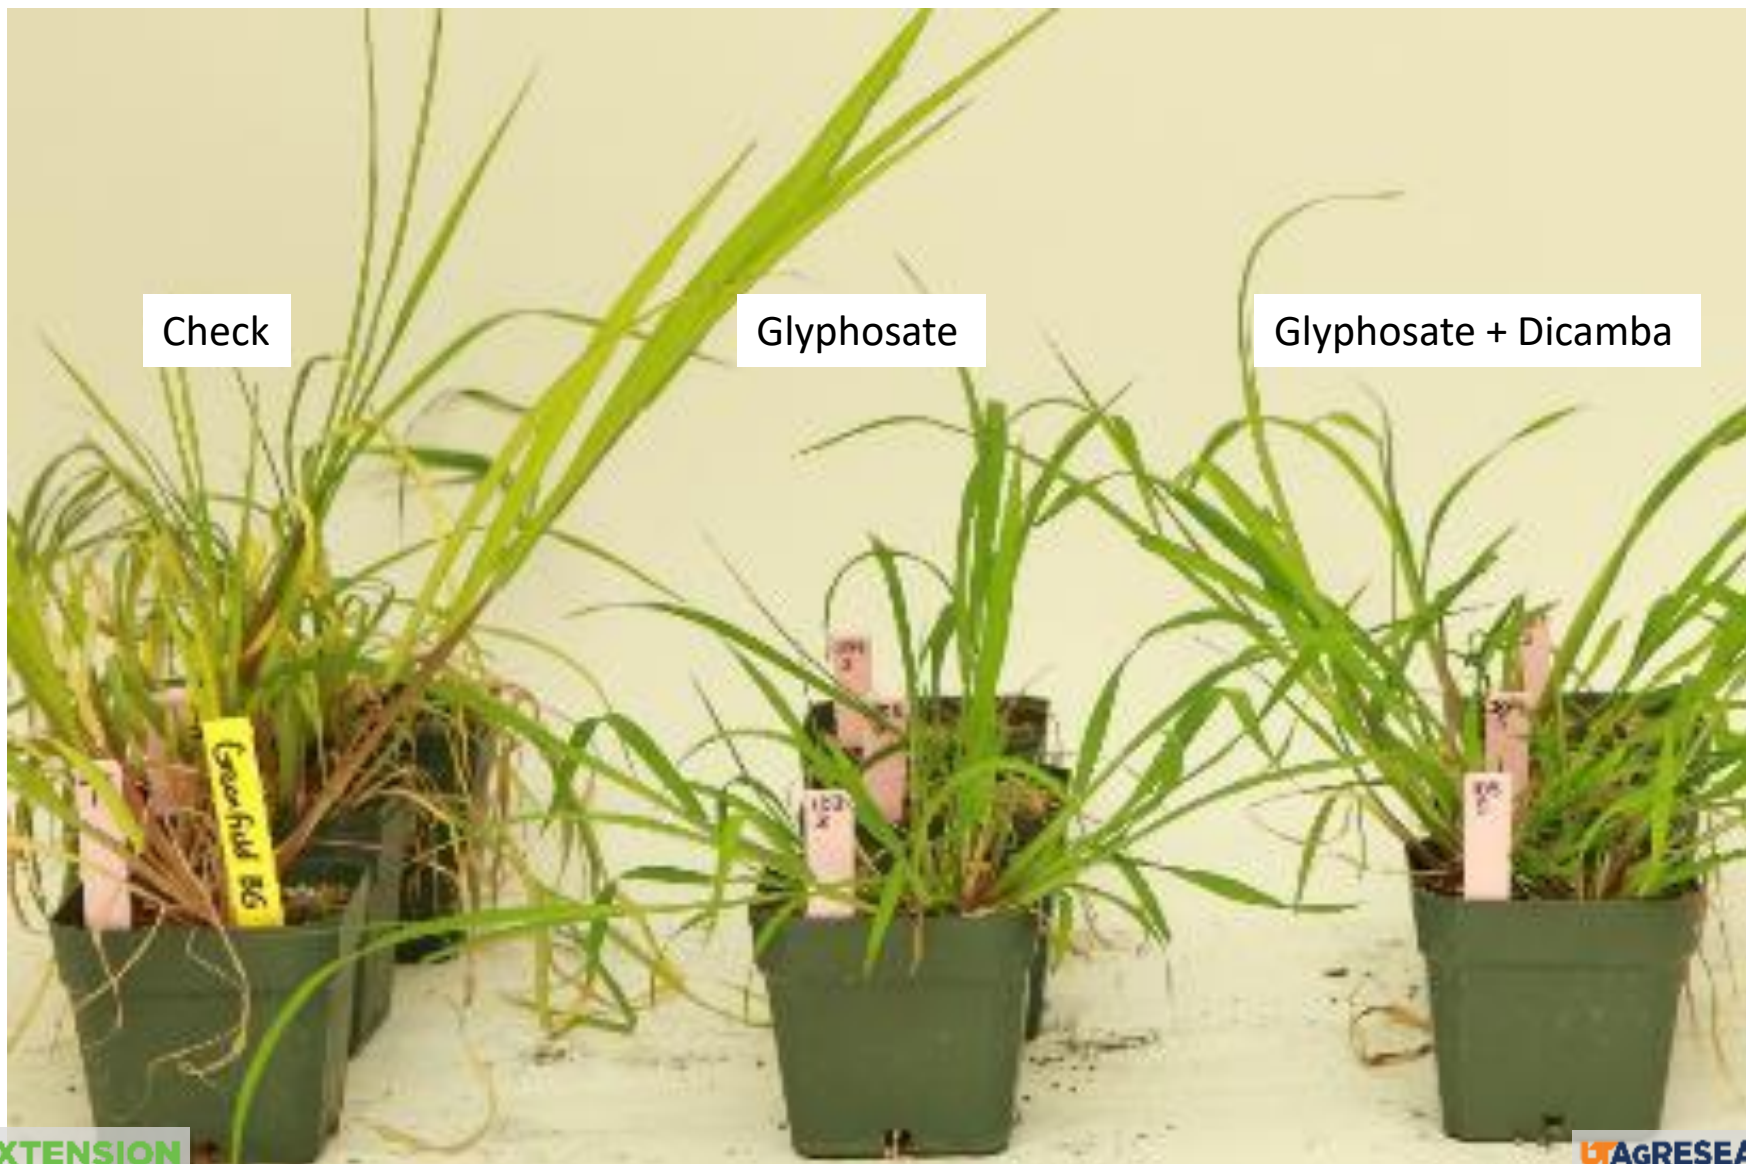

**Barnyardgrass Escaping
Roundup + Engenia
fb Roundup + Engenia**

21 DAA

Junglerice Escaping 32 ozs/A of Roundup PM and 12 ozs/A Clarity Burndown 2015

Barnyardgrass Awned

Junglerice Awnless

Junglerice Glyphosate Screen-Shelby County, TN

Roundup PM oz/A: 0

1

2

8

22

66

Roundup PM oz/A:

Dicamba Tankmix Causing Roundup Efficacy to Go From Bad to Worse

Response of Junglerice Screen to Increasing Dicamba Rates across 3 Locations

Barnyardgrass

Junglerice

Junglerice sometimes has a purple line or chevron

Barnyardgrass Flowers Later than Junglerice

Roundup + Engenia fb Roundup + Engenia