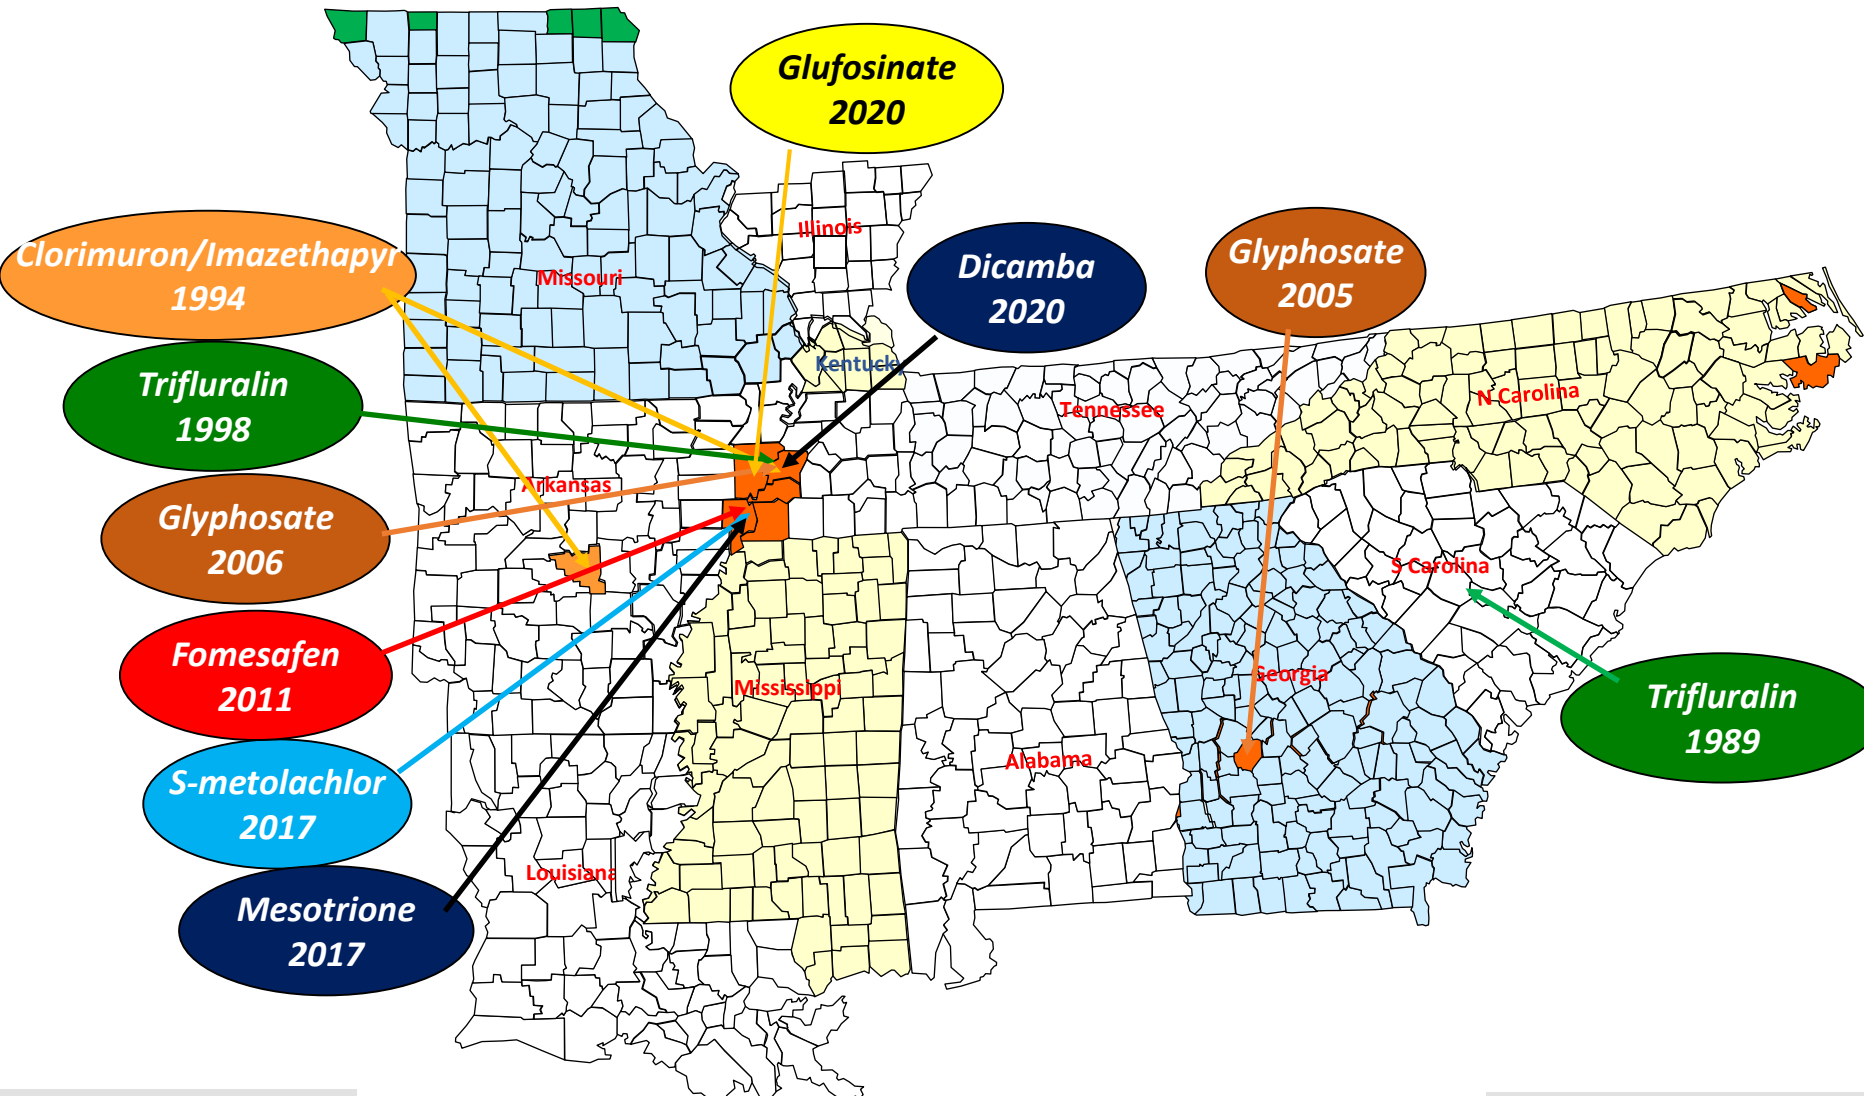

Palmer Amaranth First Documented Resistance