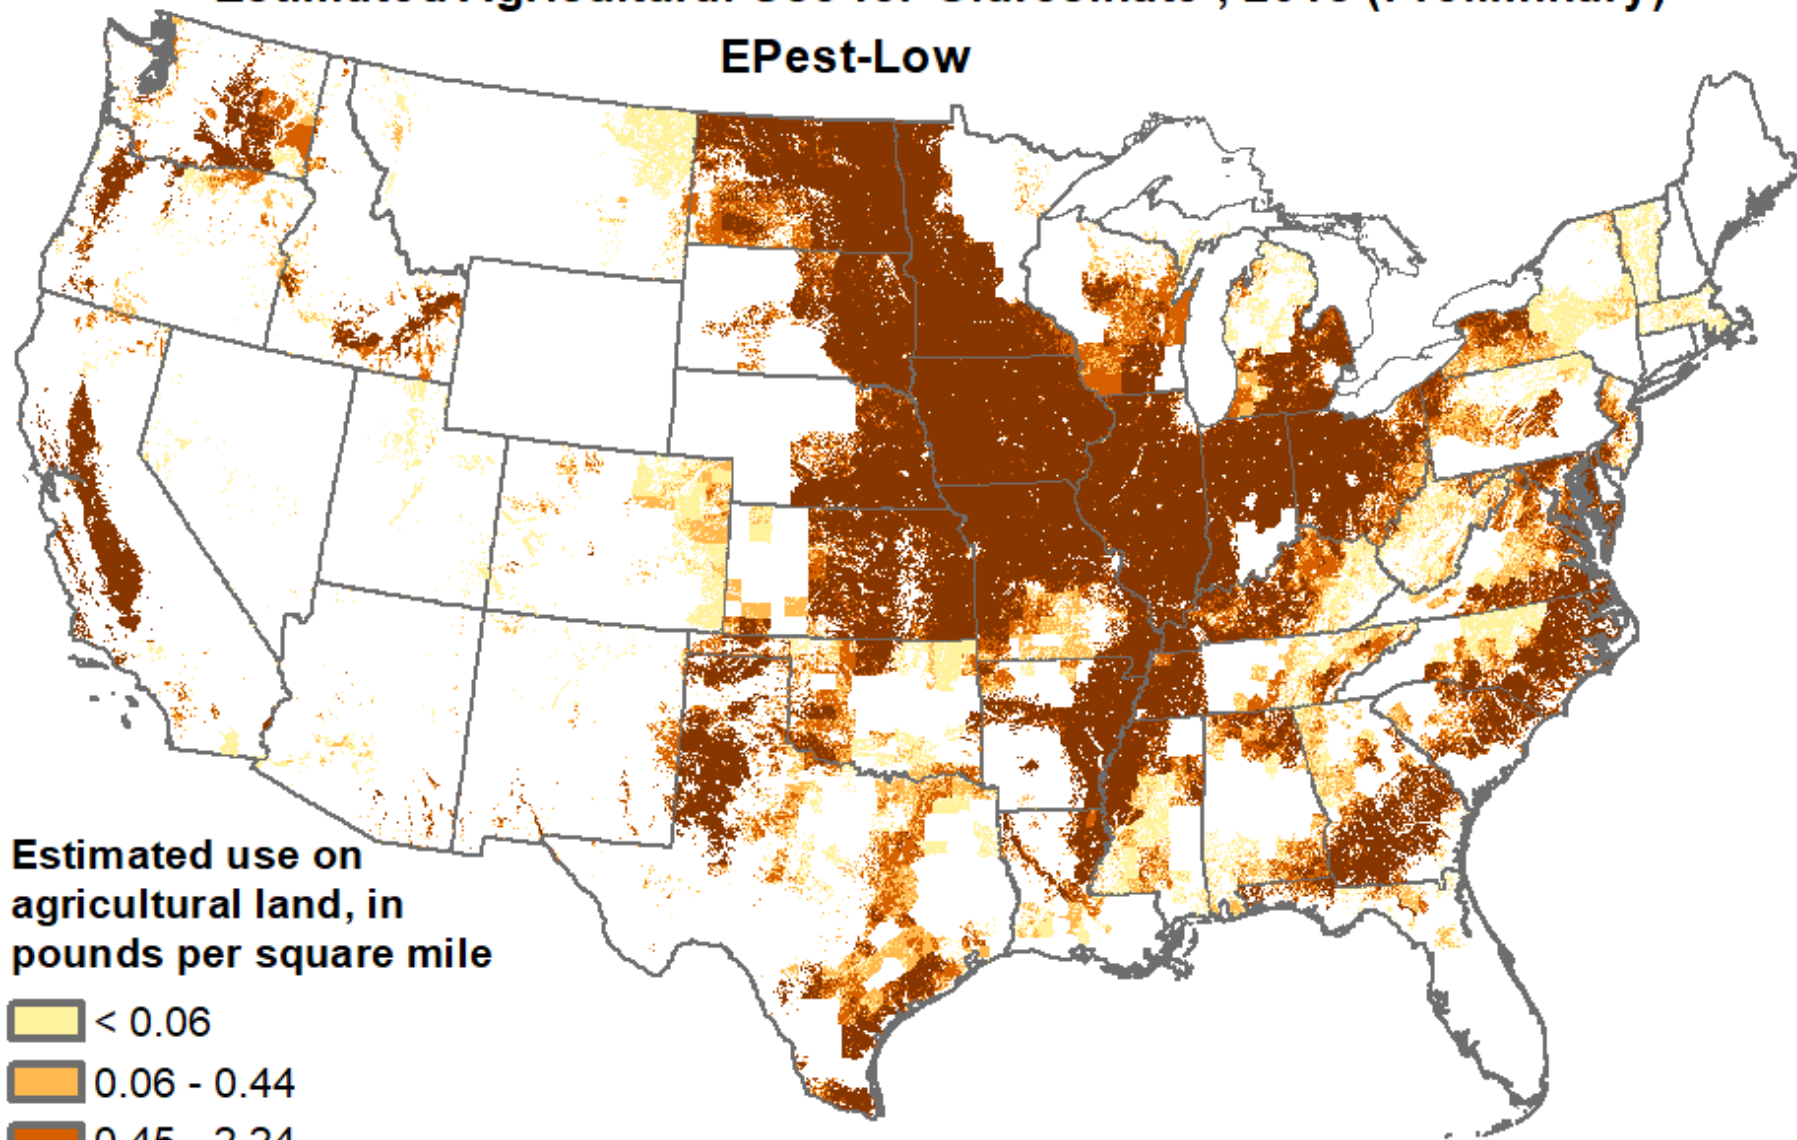

Estimated Agricultural Use for Glufosinate , 2018 (Preliminary)

EPest-Low

Estimated use on agricultural land, in pounds per square mile

< 0.06

0.06 - 0.44

0.45 - 2.24

> 2.24

No estimated use

USGS 2018